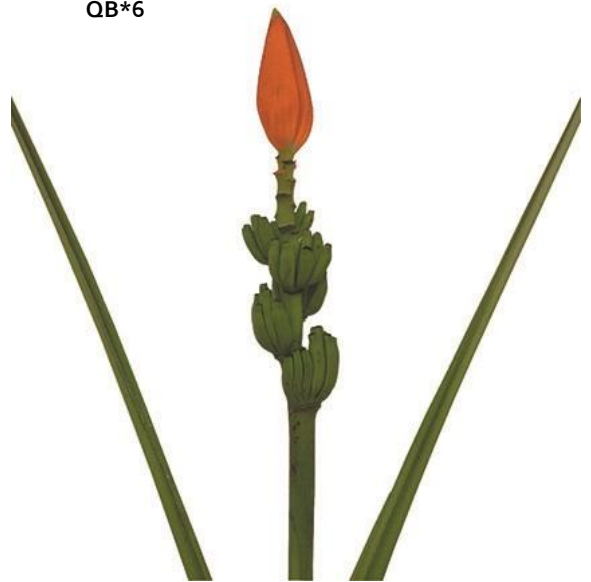

Musa Orange

Musa Reina

QB*6