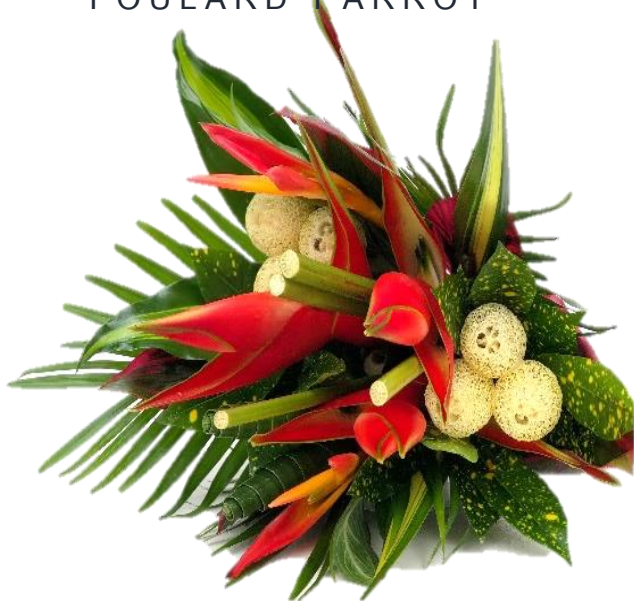

LENGHT: 55 cm | 19 inches

*Possible to mix up to 2 designs belonging to the same collection

RAINFOREST

WILD HELICONIA

FOULARD PARROT

FOULARD COCCINEA

TROPICALS CARE
INSTRUCTIONS:

MAIN RULE:
STAY AWAY FROM COOLERS